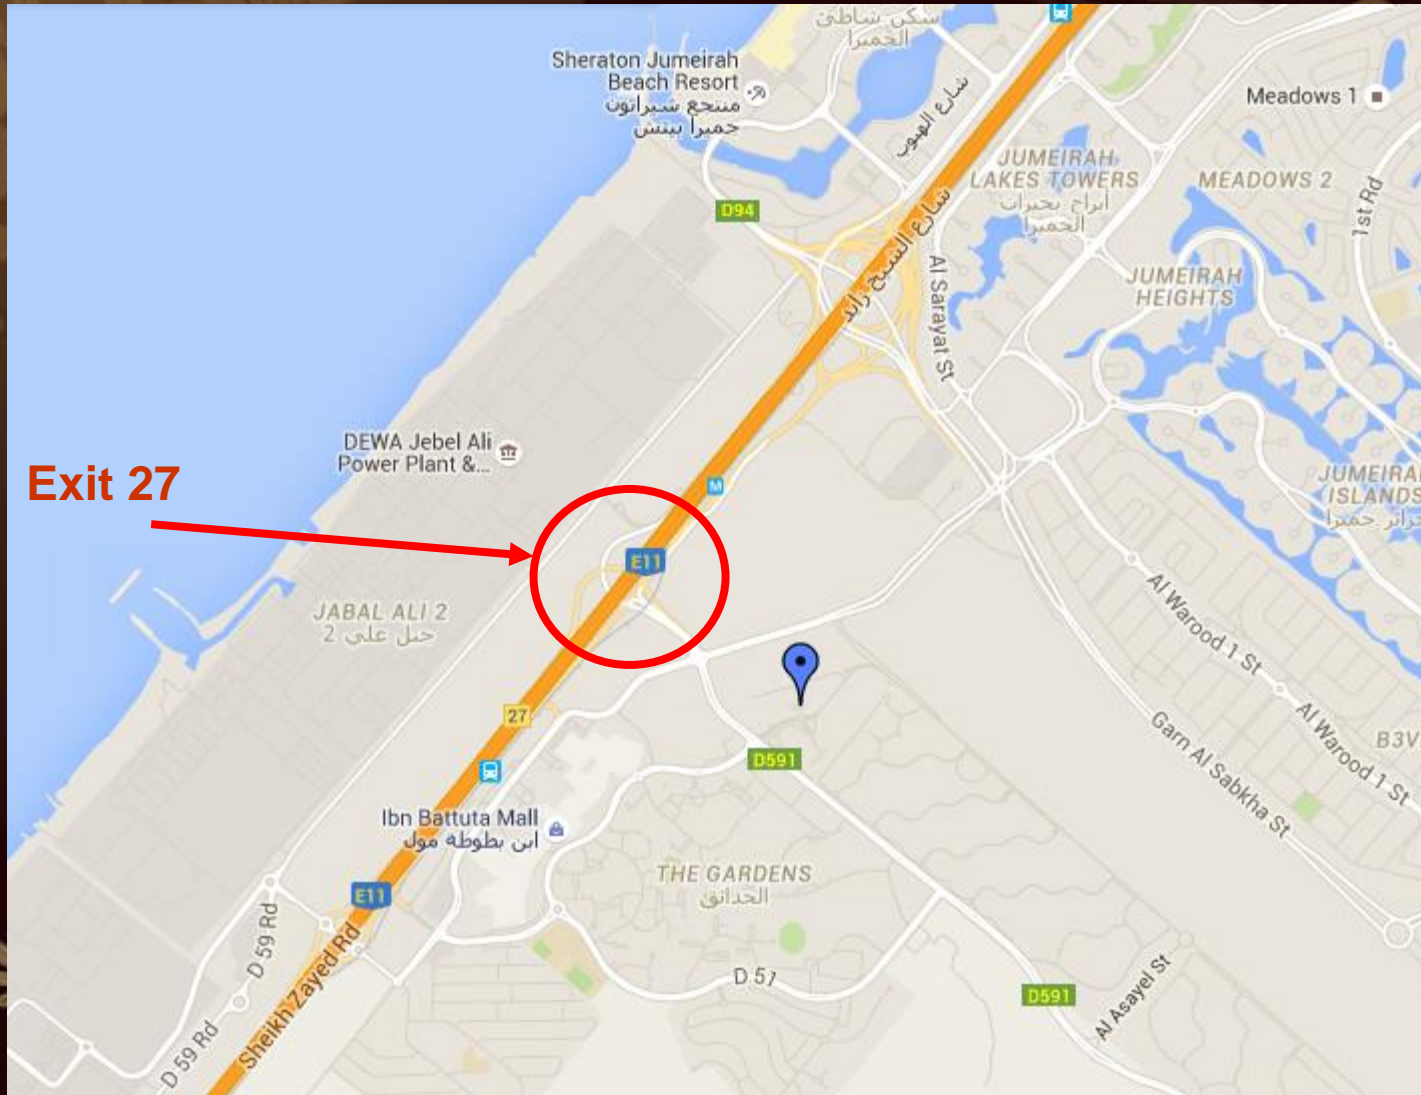

Try the following link in Internet Browser

<http://maps.google.com/maps/ms?ie=UTF8&hl=en&msa=0&msid=111775714251623054023.000470c9e07677f1de73f&ll=25.049253,55.130811&spn=0.08289,0.110378&z=13>