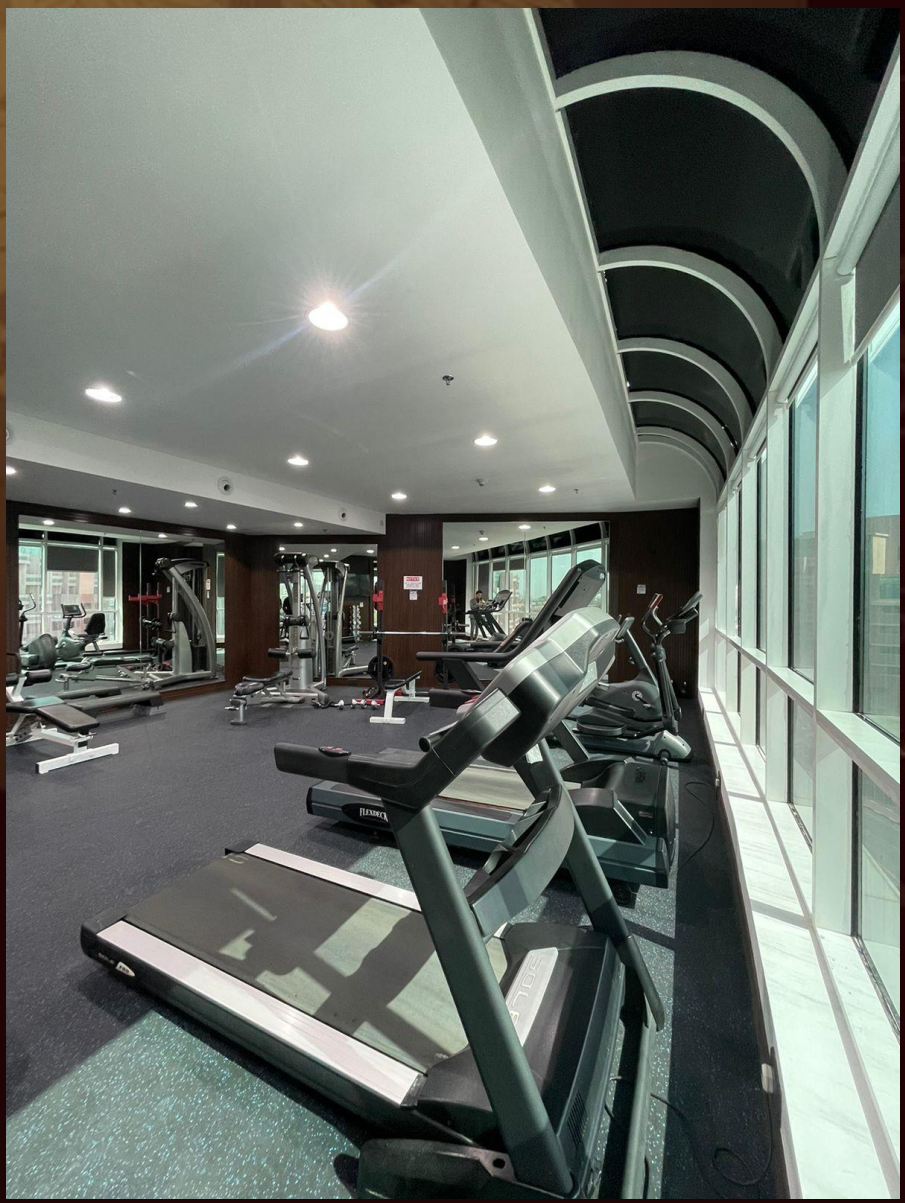

Lobby Area

Fitness Center

ZiQoo Service

- 1. 7Days Free House Keeping / cleaning**
- 2. 24hr Concierge service**
- 3. 24hr Check-in / check out**
- 4. High speed internet**
- 5. Dry Cleaning service**
- 6. Various restaurants- delivery service**
- 7. Free fitness center usage**
- 8. Free Parking (Ground Floor & Basement)**