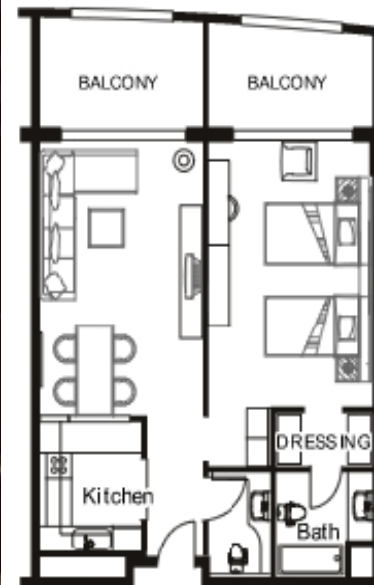

Studio Type

Studio Type

Type	Studio (Standard)	37m2-43m2
	Studio (Deluxe)	45m2-56m2

Layout and settings

- Satellite TV (including Japanese TV programs)
- Internet
- Telephone (extension, local, long distance, and international phone calls are available)
- Card key system (Japanese brand: MIWA)
- Voice mail
- Air Conditioning
- Intercom

1Bed Room

1 Bed Room

1 Bedroom Type	1 Bedroom (Standard)	77m ² -92m ²
	1 Bedroom (Deluxe)	93m ² -111m ²

Layout and settings

- Satellite TV (※including Japanese TV programs)
- Internet
- Telephone (extension, local, long distance, and international phone calls are available)
- Card key system (Japanese brand: MIWA)
- Voice mail
- Air Conditioning
- Intercom